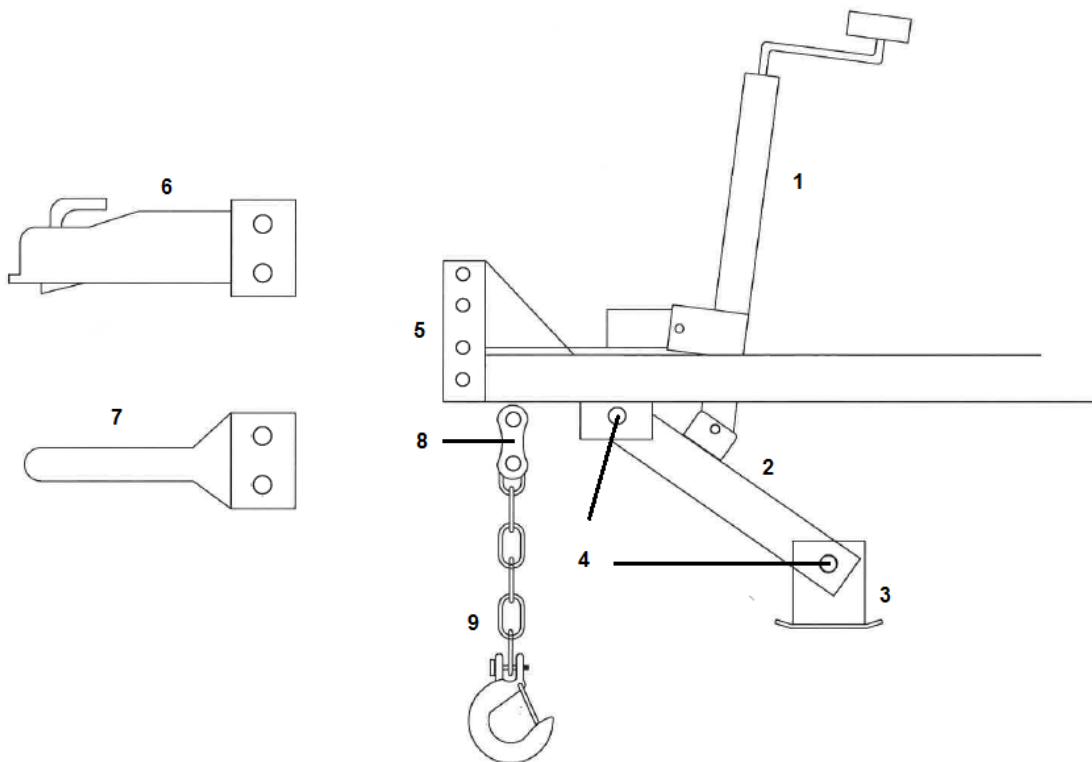

48 Box Parts Breakdown – Trailer Tongue Parts

48 Box Tongue Parts Breakdown

Use the images and corresponding numbers to find the correct part numbers. Click on the part number link to view the part on our online store.

| Item | Part Number | Description |
|------|---------------------------------|---------------------|
| 1 | CMI-SUN-PIVJCK1 | Pivot Jack 1 |
| 2 | CMI-SUN-PIVLEG2 | Pivot Leg 2 |
| 3 | CMI-SUN-PIVFOT1 | Pivot Foot 1 |
| 4a | FAS-11475 | 1"-8 x 6" Bolt |
| 4b | FAS-37045 | Nut for Bolt – 1"-8 |

| | | |
|----|---------------------------------|--|
| 5a | BUY-B8978 | 3 Position Hitch Channel – 4 hole |
| 5b | BUY-B9020 | 5/8" X 4 1/2" Hitch Bolt Kit |
| 6 | BUL-028390 | 2" Ball Coupler with Adjustable Channel Mount – 7000 lb MGTW |
| 7 | BUY-816137 | Pintle Eye – 14,000 lb MGTW |
| 8 | LAC-6749-205-28 | Double Clevis Link – 3/8" |
| 9 | LAC-352570635 | 3/8" x 36" Safety Chain with Slip Hook with Latch |