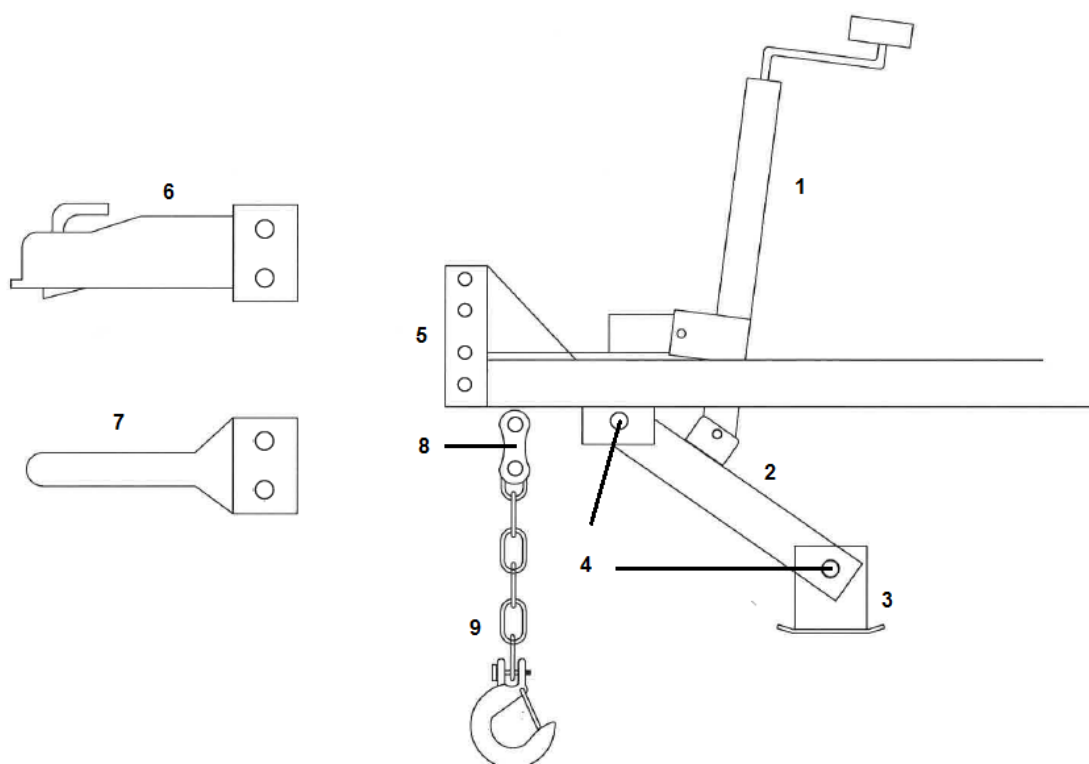

## 48 Box Parts Breakdown – Trailer Tongue Parts

Use the images and corresponding numbers to find the correct part numbers. Click on the part number link to view the part on our online store.

Item	Part Number	Description
1	<a href="#">CMI-SUN-PIVJCK1</a>	Pivot Jack 1
2	<a href="#">CMI-SUN-PIVLEG2</a>	Pivot Leg 2
3	<a href="#">CMI-SUN-PIVFOT1</a>	Pivot Foot 1
4a	<a href="#">FAS-15479</a>	1"-8 x 6" Bolt
4b	<a href="#">FAS-37192</a>	Nut for Bolt – 1"-8
5a	<a href="#">BUY-B8978</a>	3 Position Hitch Channel – 4 hole

5b	<a href="#">BUY-B9020</a>	5/8" X 4 1/2" Hitch Bolt Kit
6	<a href="#">BUL-028390</a>	2" Ball Coupler with Adjustable Channel Mount – 7000 lb MGTW
7	<a href="#">BUY-816137</a>	Pintle Eye – 14,000 lb MGTW
8	<a href="#">LAC-6749-205-28</a>	Double Clevis Link – 3/8"
9	<a href="#">LAC-352570635</a>	3/8" x 36" Safety Chain with Slip Hook with Latch